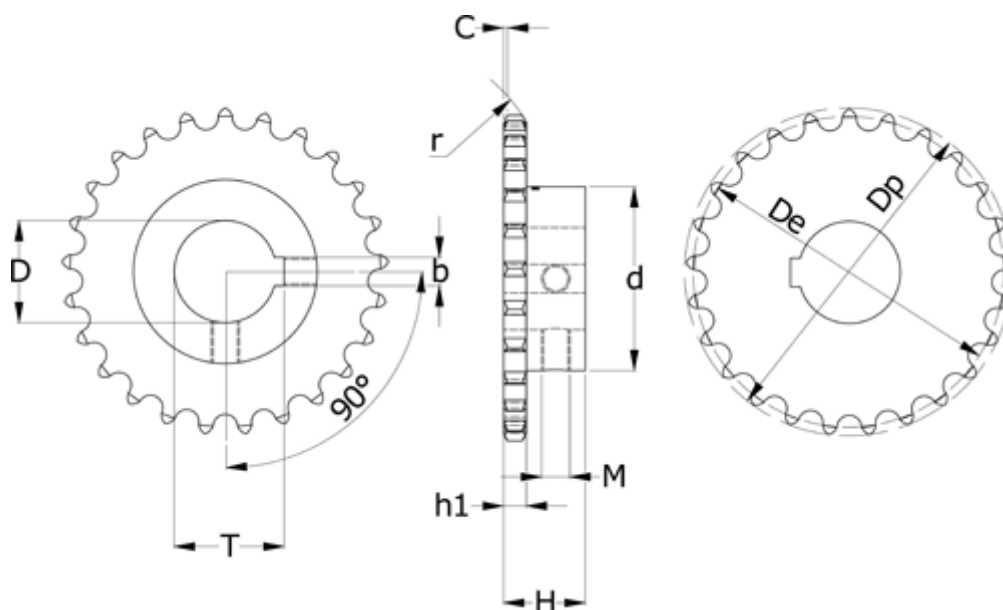

Article number: 616011007012035  
 Description: Sprocket 12 B-1 Z=12 simplex  
 bore 35H7 with keyway

## Measures

b = 10	M = M8
C = 2	Number of teeth = 12
d = 56	Pitch = 19.05
D = 35	r = 19
De = 73.6	t = 38.3
Dp = 81.5	
H = 35	
h1 = 11.1	